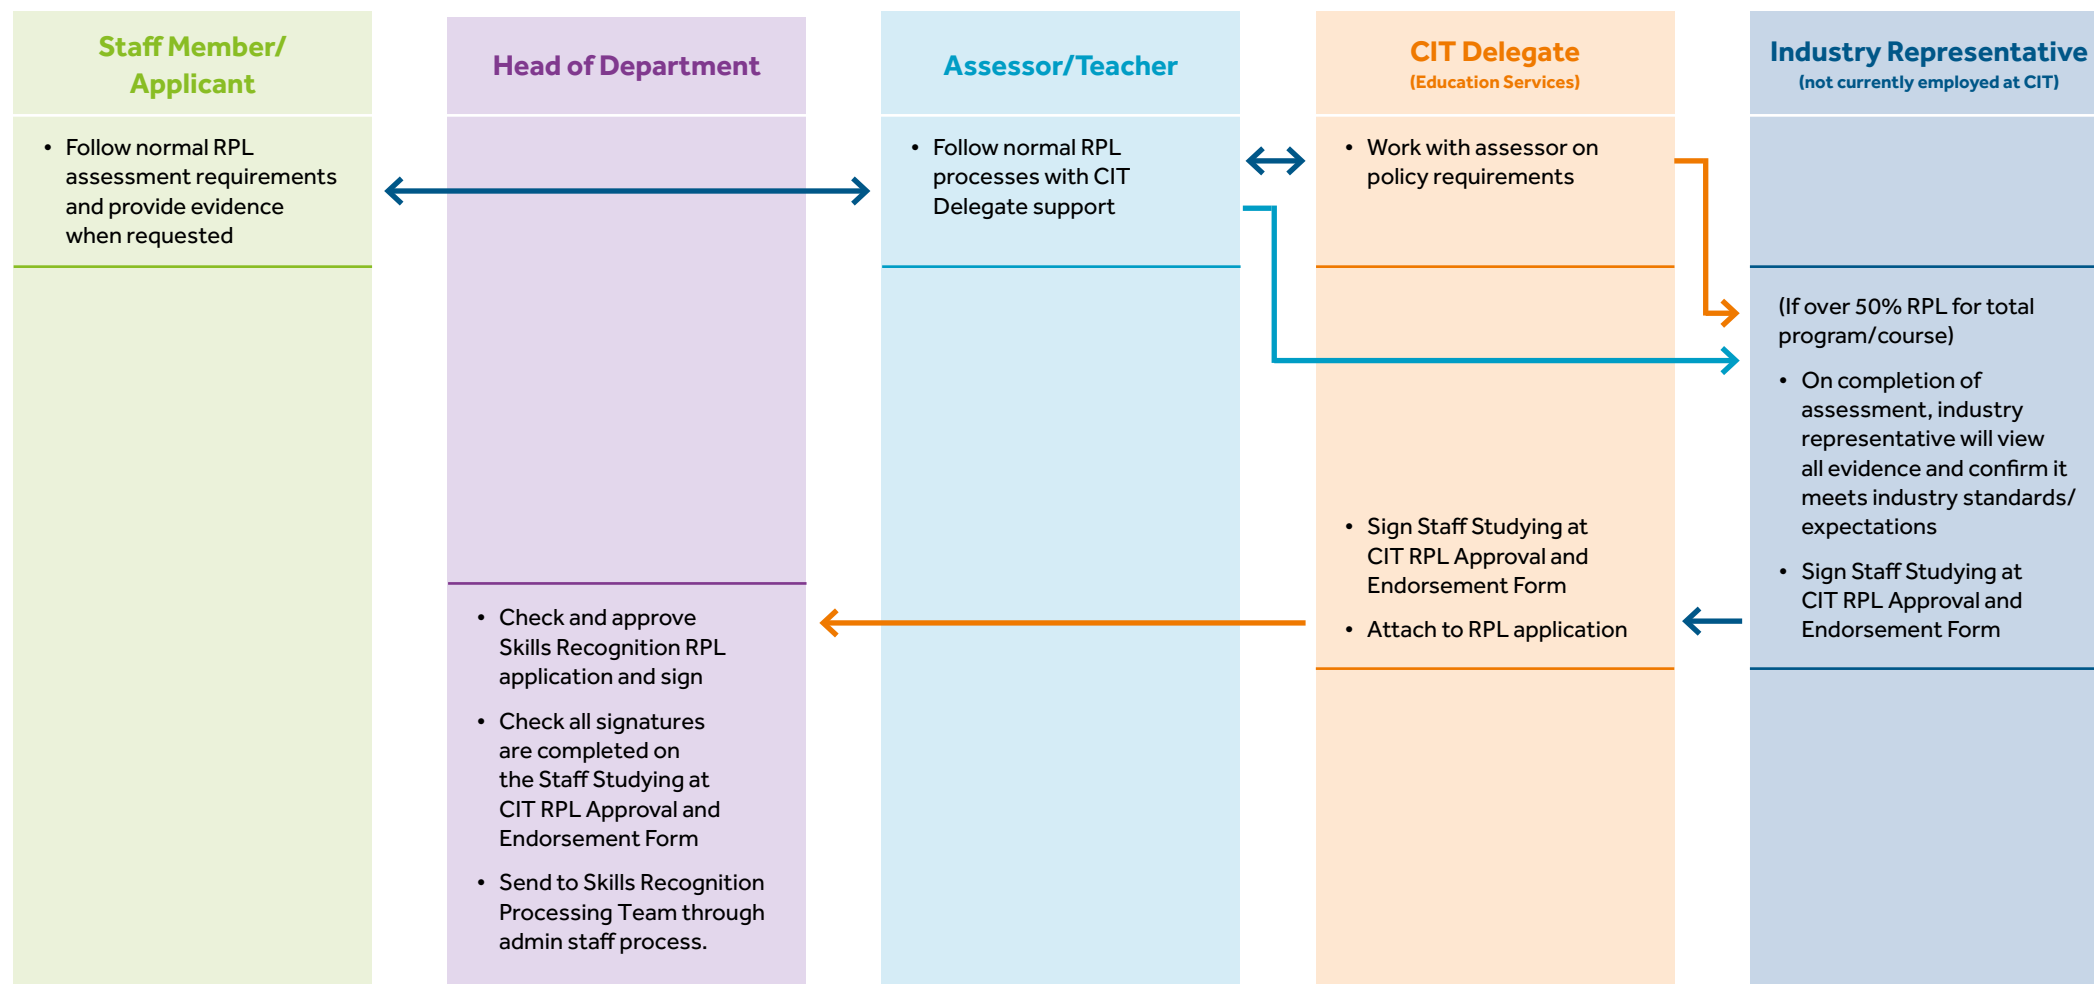

Staff studying at CIT – Skills Recognition via RPL Process and Procedure Flowchart

Staff studying at CIT – Skills Recognition via RPL Process and Procedure Flowchart

Links to related documents

- Skills Recognition via RPL Application form
- Staff Studying at CIT - RPL Approval and Endorsement form
- Staff Studying at CIT policy
- Skill Recognition policy
- Skills Recognition Procedures Flowchart