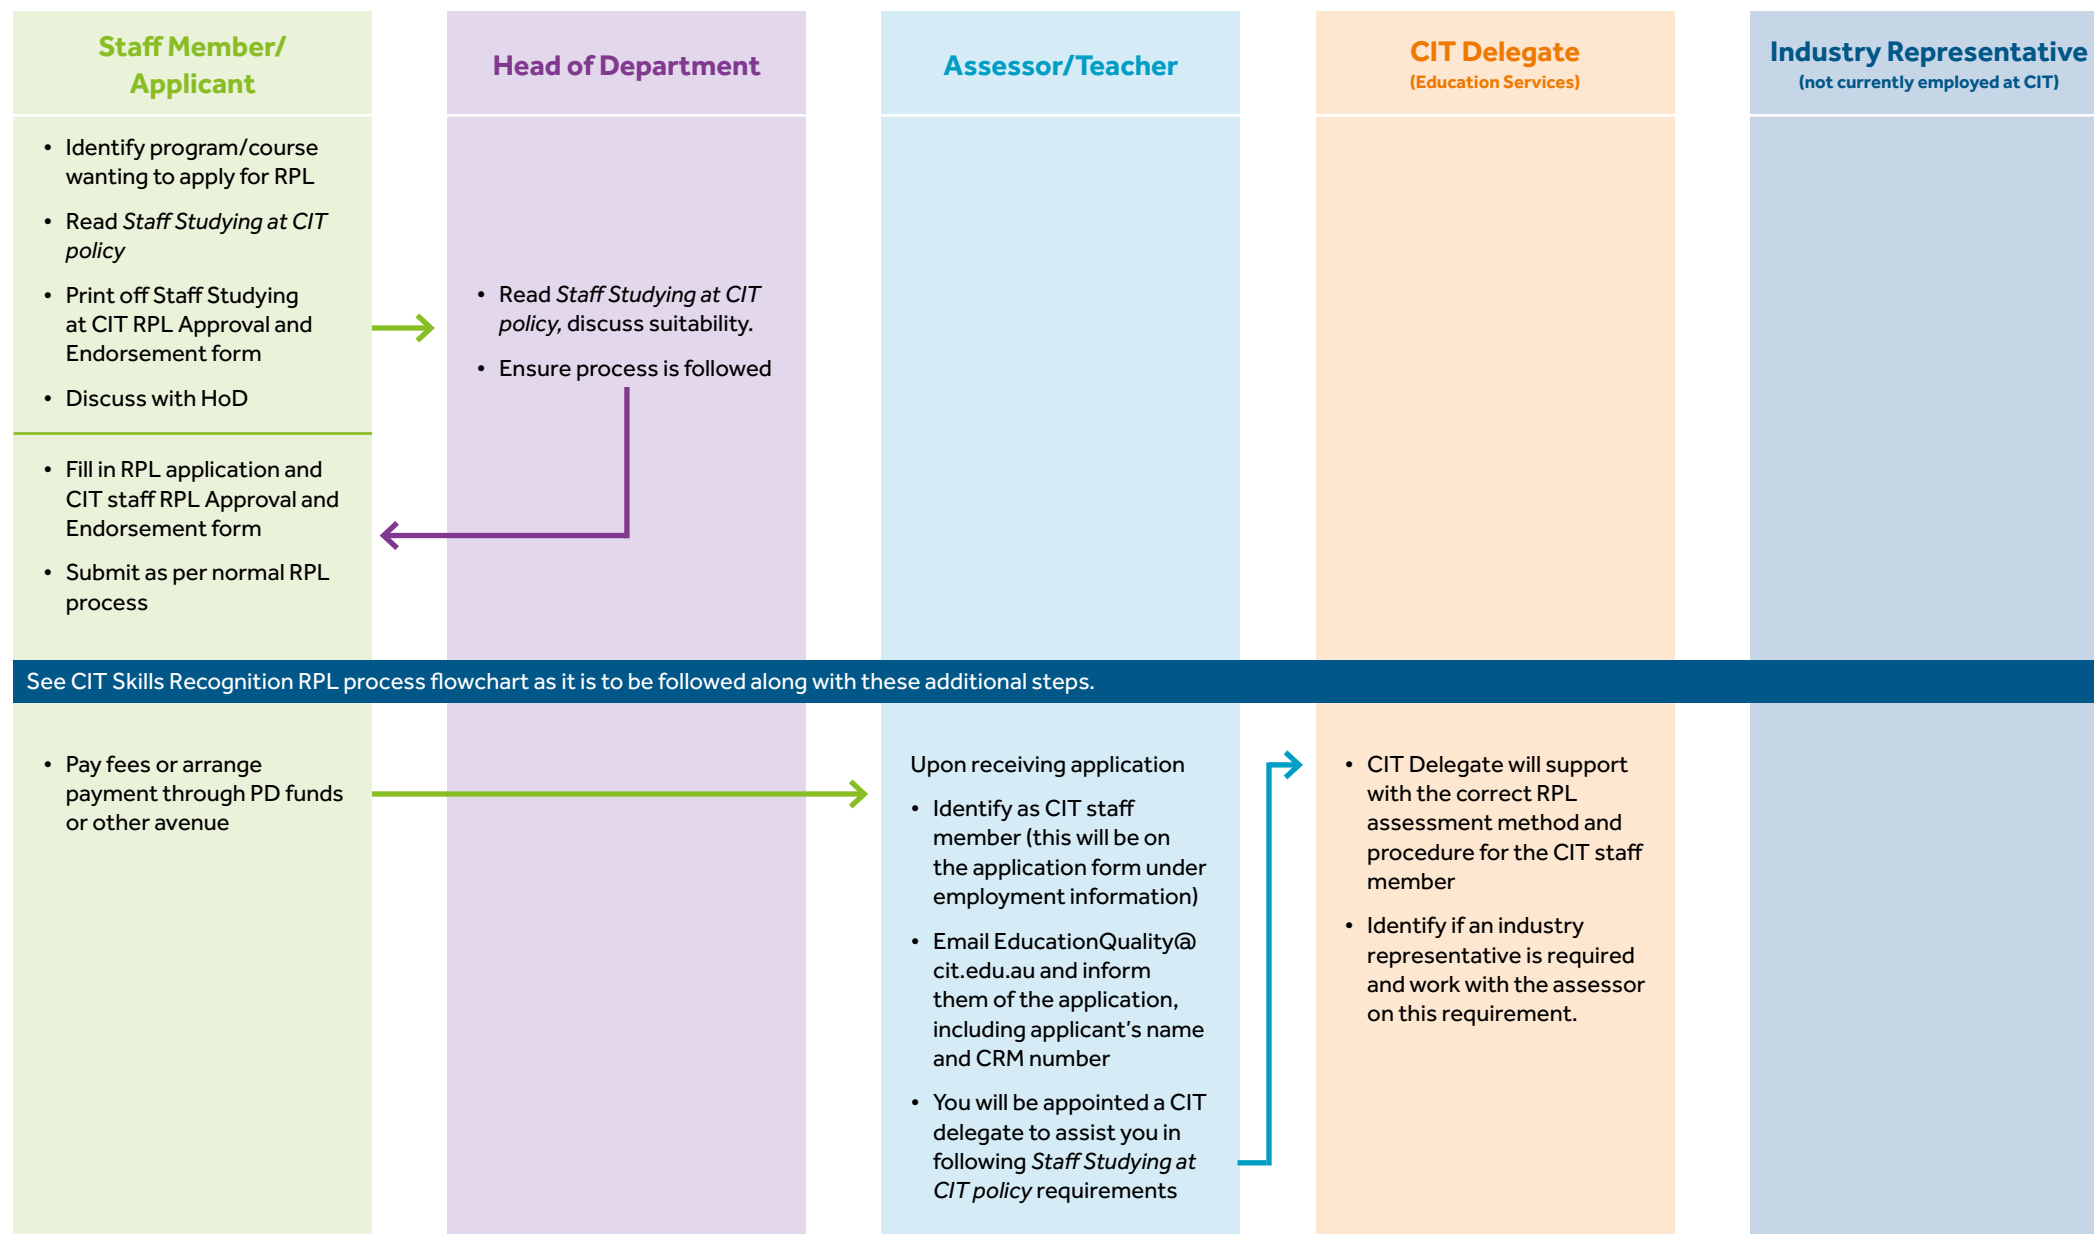

Staff studying at CIT – Skills Recognition via RPL Process and Procedure Flowchart

Staff studying at CIT – Skills Recognition via RPL Process and Procedure Flowchart

Links to related documents

- Skills Recognition via RPL Application form
- Staff Studying at CIT - RPL Approval and Endorsement form
- Staff Studying at CIT policy
- Skill Recognition policy
- Skills Recognition Procedures Flowchart