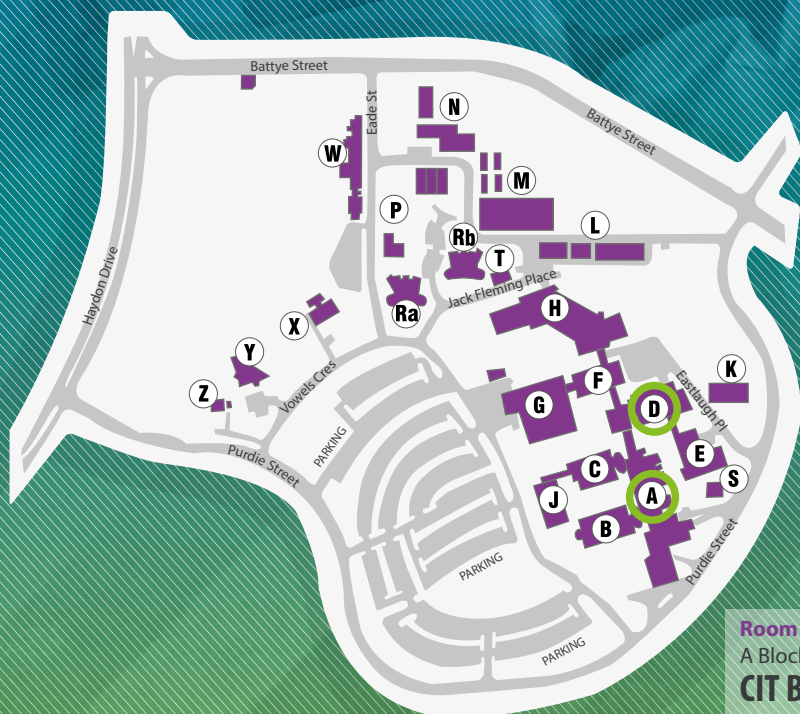

GET SITE SMART. GET AHEAD

ASBESTOS TRAINING AT CIT

CIT Bruce

A Block, Room A207 | D Block, Room DL14

35 Vowels Crescent, Bruce, ACT

Room DL14
D Block
CIT BRUCE

Room A207
A Block
CIT BRUCE

Canberra Institute
of Technology