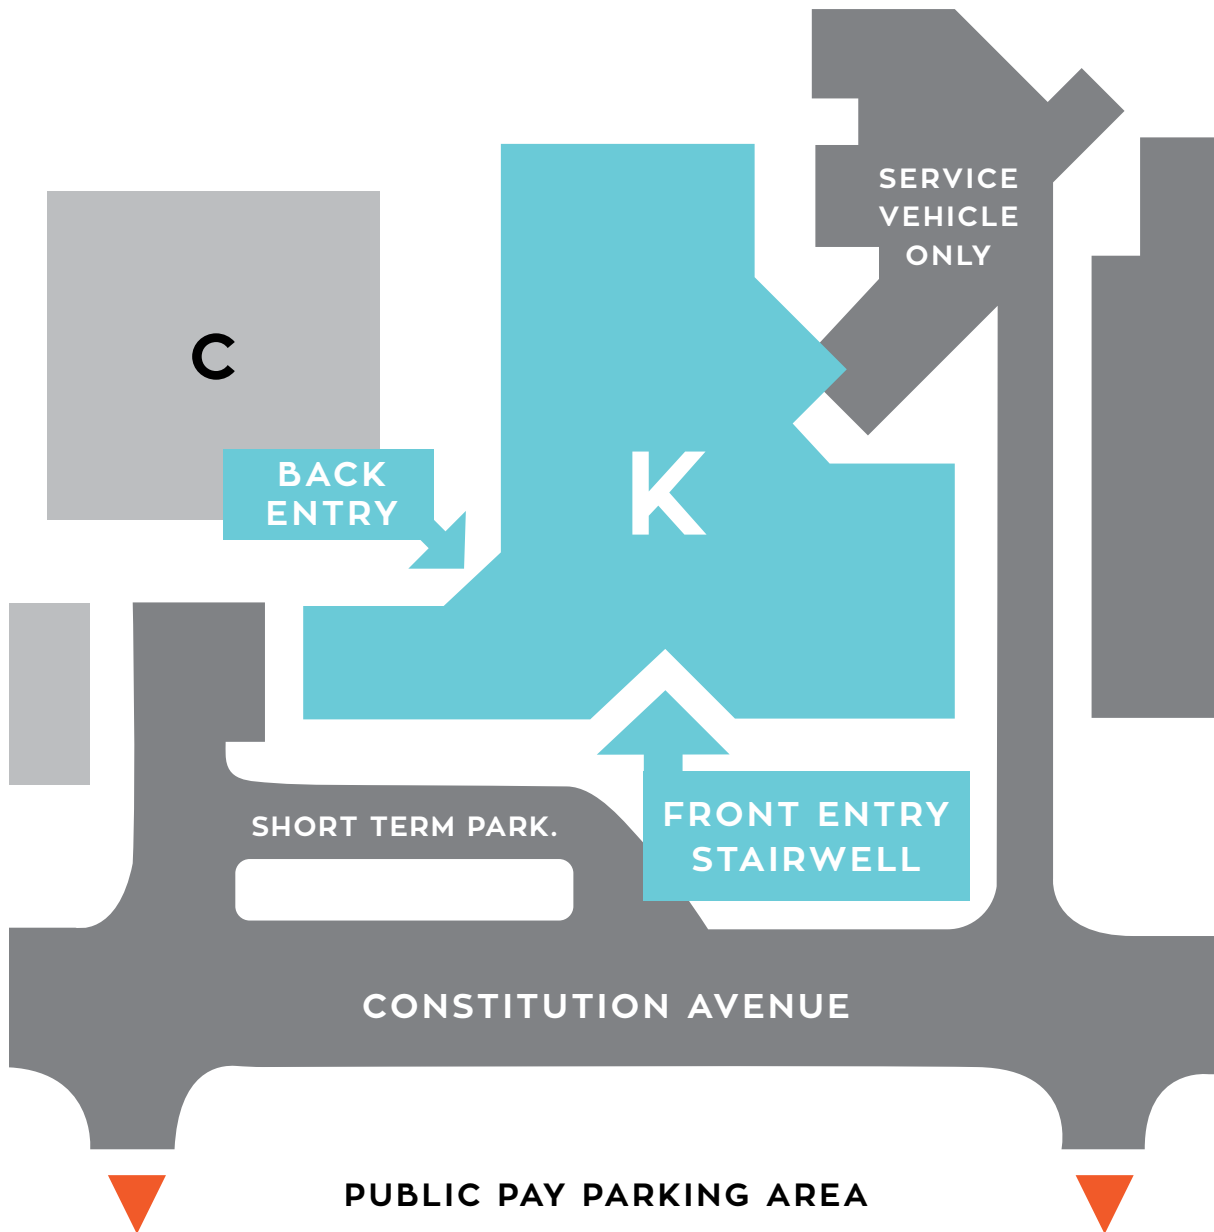

LOCATION MAP

**CIT REID CAMPUS
LEVEL 2, K BLOCK**

MAP - ENLARGED