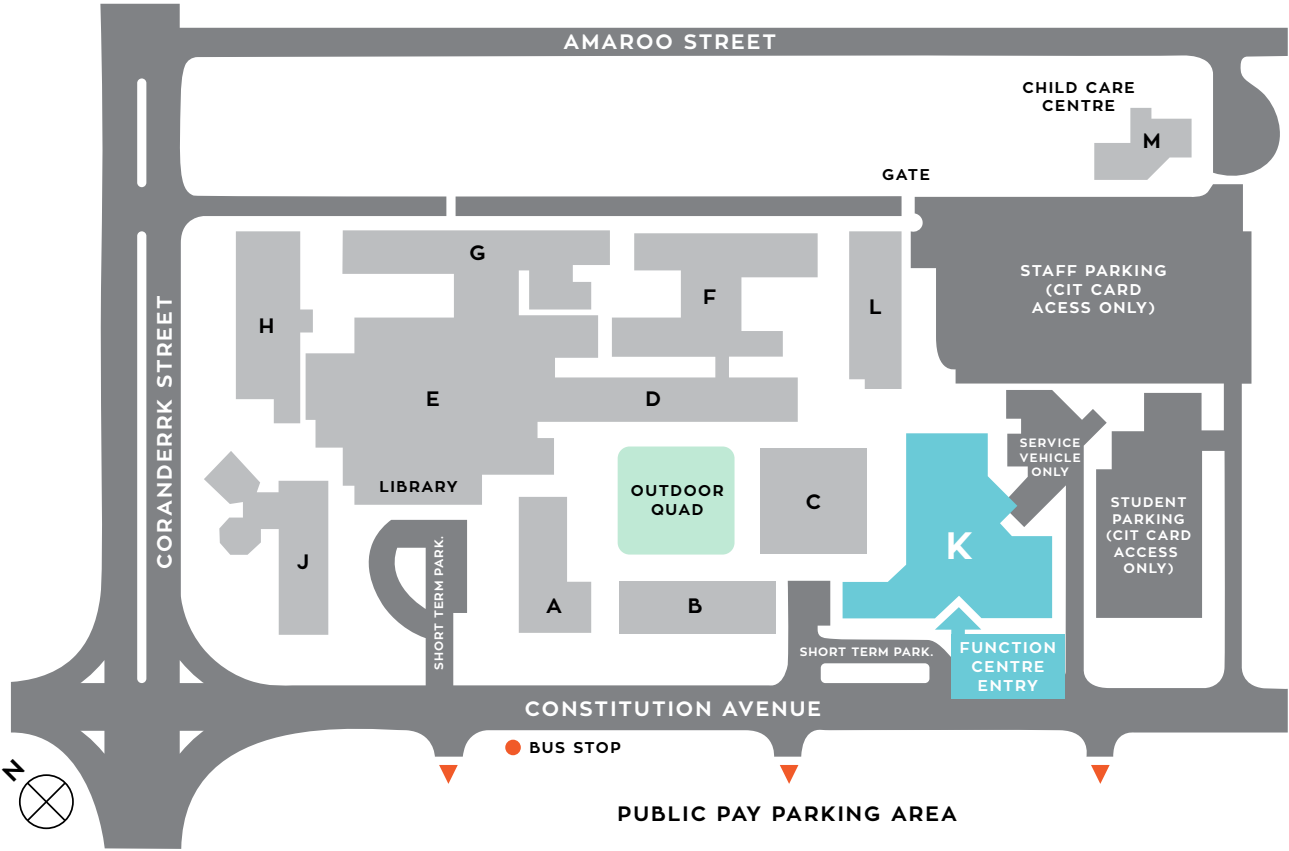

LOCATION MAP

**CIT REID CAMPUS
LEVEL 2, K BLOCK**

MAP - ENLARGED